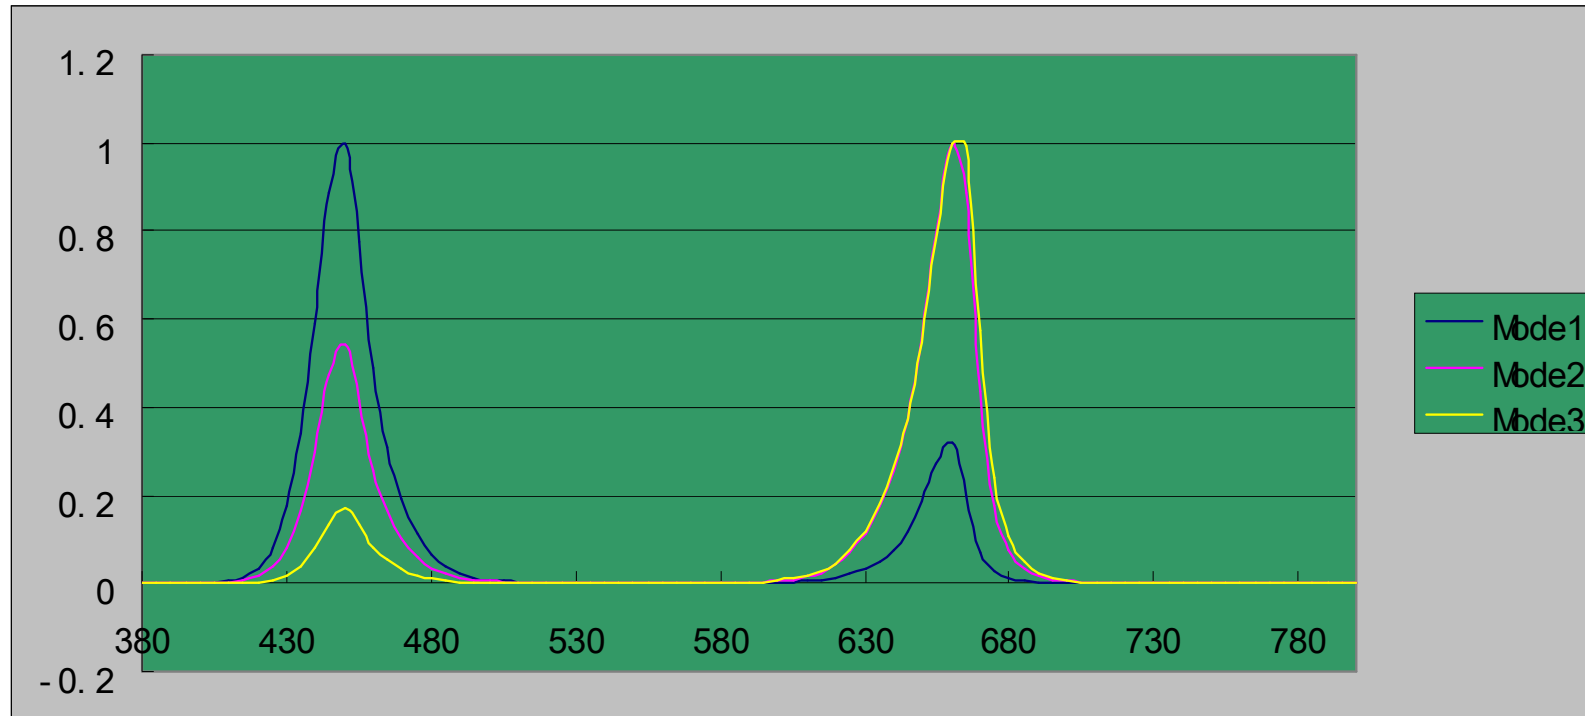

Different B/R ratio is suitable for the different period of plants.

* Red promoting blossom and fruit, blue light promoting growth of leaves.