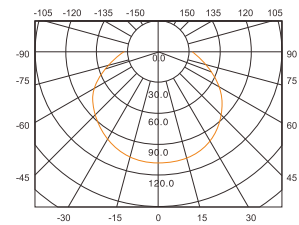

Mechanical Drawing

Photometric Diagrams

* Note: Data collected from tests while lights maintain stable. And they are subject to change without prior notice. Please visit www.civilight.com for further information.
* 3000K available

Applications:

- Perfect solution for chandelier lighting
- Home, villa, hotels, restaurants, bars, cafes

Indoor

Bedroom

Hotel

Restaurant