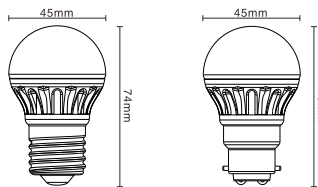

Mechanical Drawing

Photometric Diagrams

* Note: Data collected from tests while lights maintain stable. And they are subject to change without prior notice. Please visit www.civilight.com for further information.
* 3000K available

Applications:

- Perfect solution for chandelier lighting
- Home, villa, hotels, restaurants, bars, cafes

Indoor

Bedroom

Hotel

Restaurant