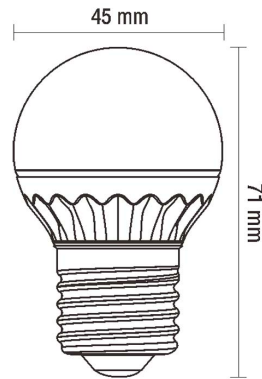

G45 WF35T5 5W LED G45 Bulb 350LM

- ▶ Ceramic heat sink
- ▶ 5W equivalent to 40W incandescent bulb

Part No.	G45 WF35T5	G45 DF35T5
Watt (W)	5	5
Comparable Watt (W)	40	40
Dimmable	No	No
Socket	E27	E27
Lumens (lm)	350	410
Energy rating	A+	A+
Beam Angle (°)	230	230
CCT (K)	3000	5300
CRI (Ra)	80	>70
Voltage (V)	AC220-240	AC220-240
Current (mA)	90	90
Lifetime (Hrs)	25,000	25,000
Weight (g)	65	65