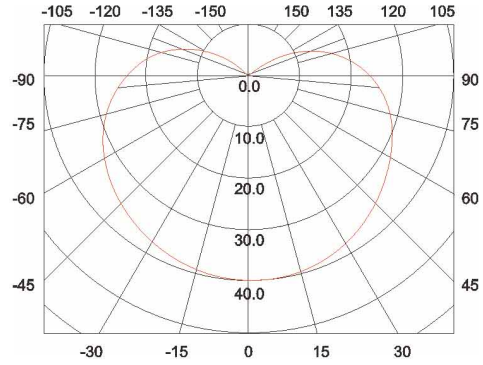

G45 WF35T5 5W LED G45 Bulb 350LM

- ▶ Ceramic heat sink
- ▶ 5W equivalent to 40W incandescent bulb

Part No.	G45 WF35T5	G45 DF35T5
Watt (W)	5	5
Comparable Watt (W)	40	40
Dimmable	No	No
Socket	E27	E27
Lumens (lm)	350	410
Energy rating	A+	A+
Beam Angle (°)	230	230
CCT (K)	3000	5300
CRI (Ra)	80	>70
Voltage (V)	AC220-240	AC220-240
Current (mA)	90	90
Lifetime (Hrs)	25,000	25,000
Weight (g)	65	65